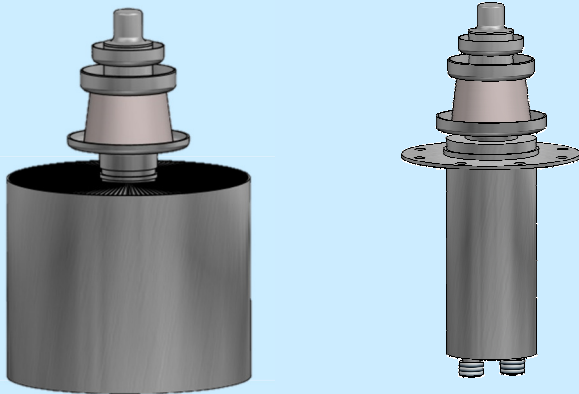

Filament connector II

3102 9019

TESLA
ElectronTubes

Compatible with:

RS3005CL	RD3XM
RS3005CJ	RD3ZM
ITL3-1	RD3XMF
RS3010CL	RD5XM
RS3010CJ	RD5ZM
ITL5-1	RD5XMF

**all dimensions are in mm.