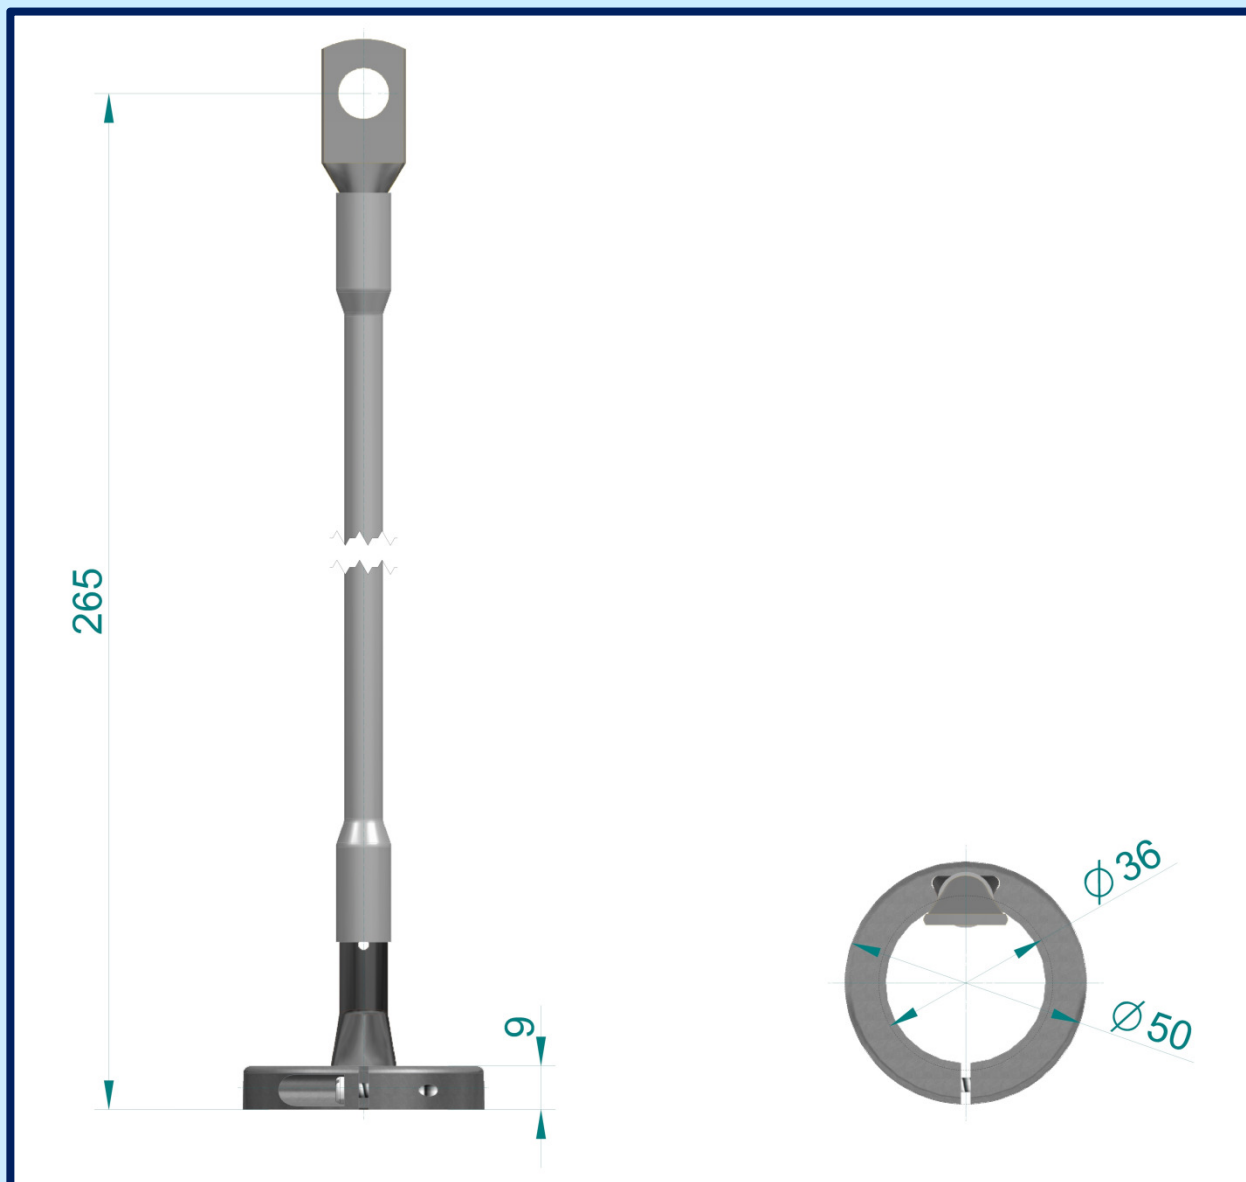

Filament connector II

3102 9019

TESLA
ElectronTubes

Compatible with:

RS3005CL	RD3XM
RS3005CJ	RD3ZM
ITL3-1	RD3XMF
RS3010CL	RD5XM
RS3010CJ	RD5ZM
ITL5-1	RD5XMF

**all dimensions are in mm.