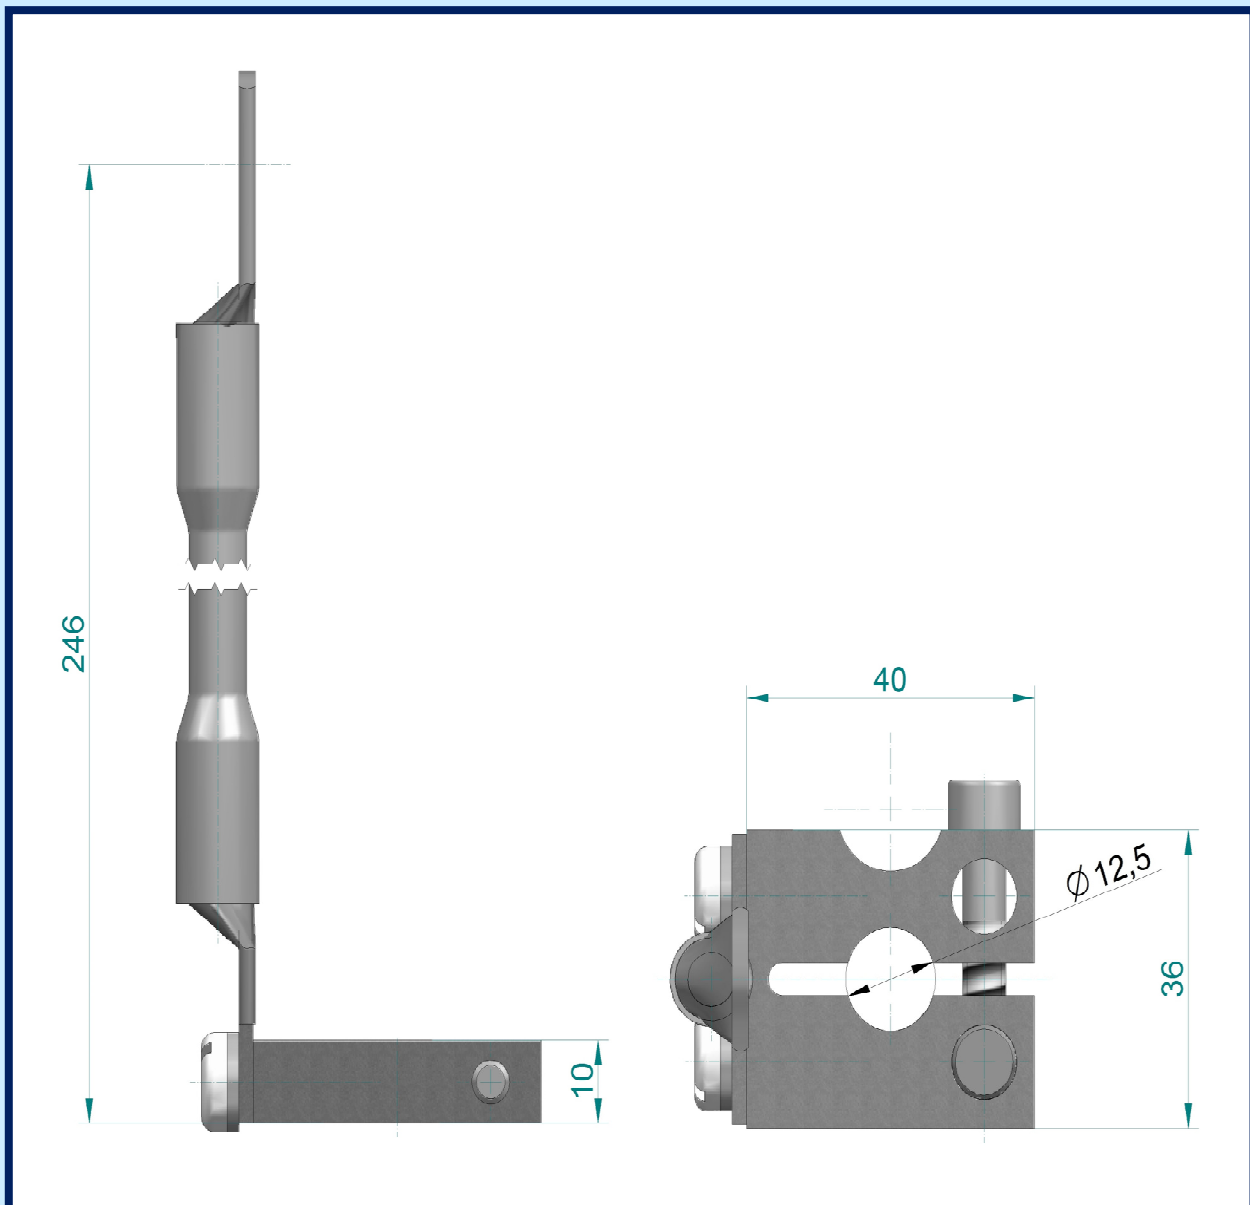

Filament connector I

3102 9022

TESLA
ElectronTubes

Compatible with:

RS3005CL	RD3XM
RS3005CJ	RD3ZM
RS3010CL	RD5XM
RS3010CJ	RD5ZM

**all dimensions are in mm.

TESLA Electrontubes s.r.o.

Ricany u Prahy 25101