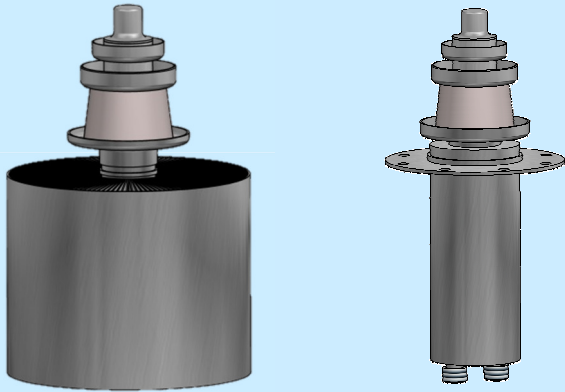

Filament connector I

3102 9022

TESLA
ElectronTubes

Compatible with:

RS3005CL	RD3XM
RS3005CJ	RD3ZM
RS3010CL	RD5XM
RS3010CJ	RD5ZM

**all dimensions are in mm.

TESLA Electrontubes s.r.o.

Ricany u Prahy 25101