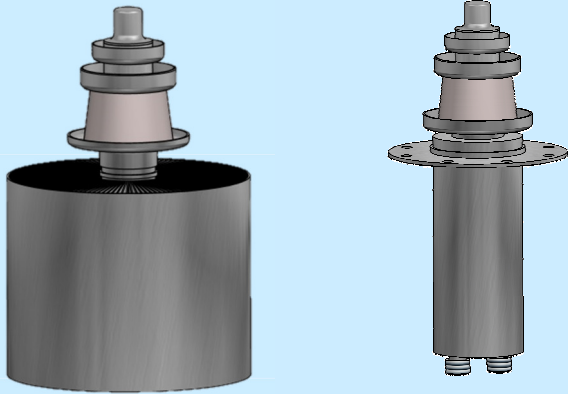

Filament connector II

3102 9030

TESLA
ElectronTubes

Compatible with:

RS3005CL	RD3XM
RS3005CJ	RD3ZM
ITL3-1	RD3XMF
RS3010CL	RD5XM
RS3010CJ	RD5ZM
ITL5-1	RD5XMF

**all dimensions are in mm.