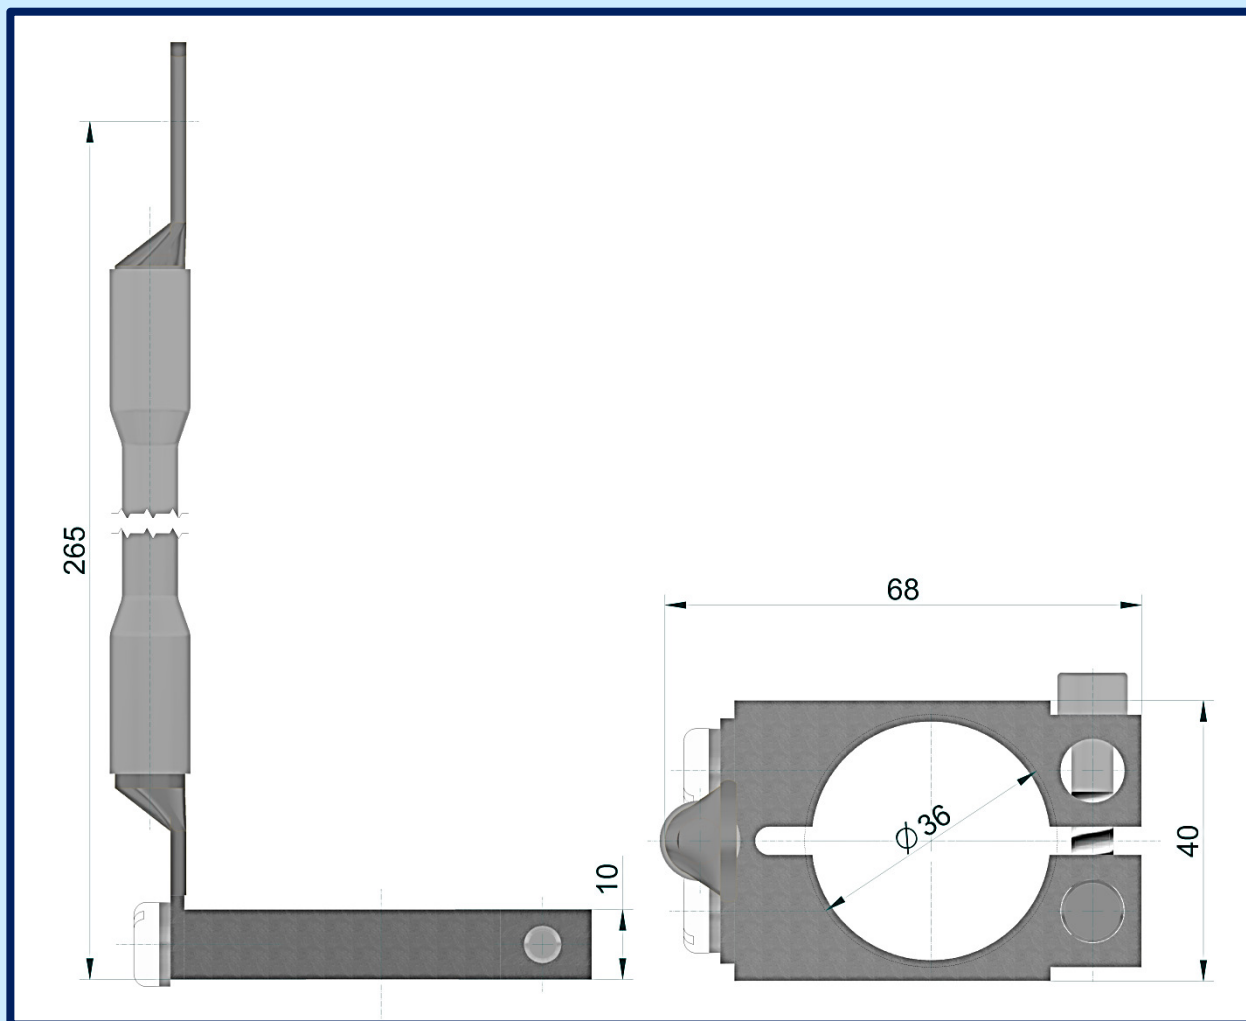

Filament connector II

3102 9030

TESLA
ElectronTubes

Compatible with:

RS3005CL	RD3XM
RS3005CJ	RD3ZM
ITL3-1	RD3XMF
RS3010CL	RD5XM
RS3010CJ	RD5ZM
ITL5-1	RD5XMF

**all dimensions are in mm.