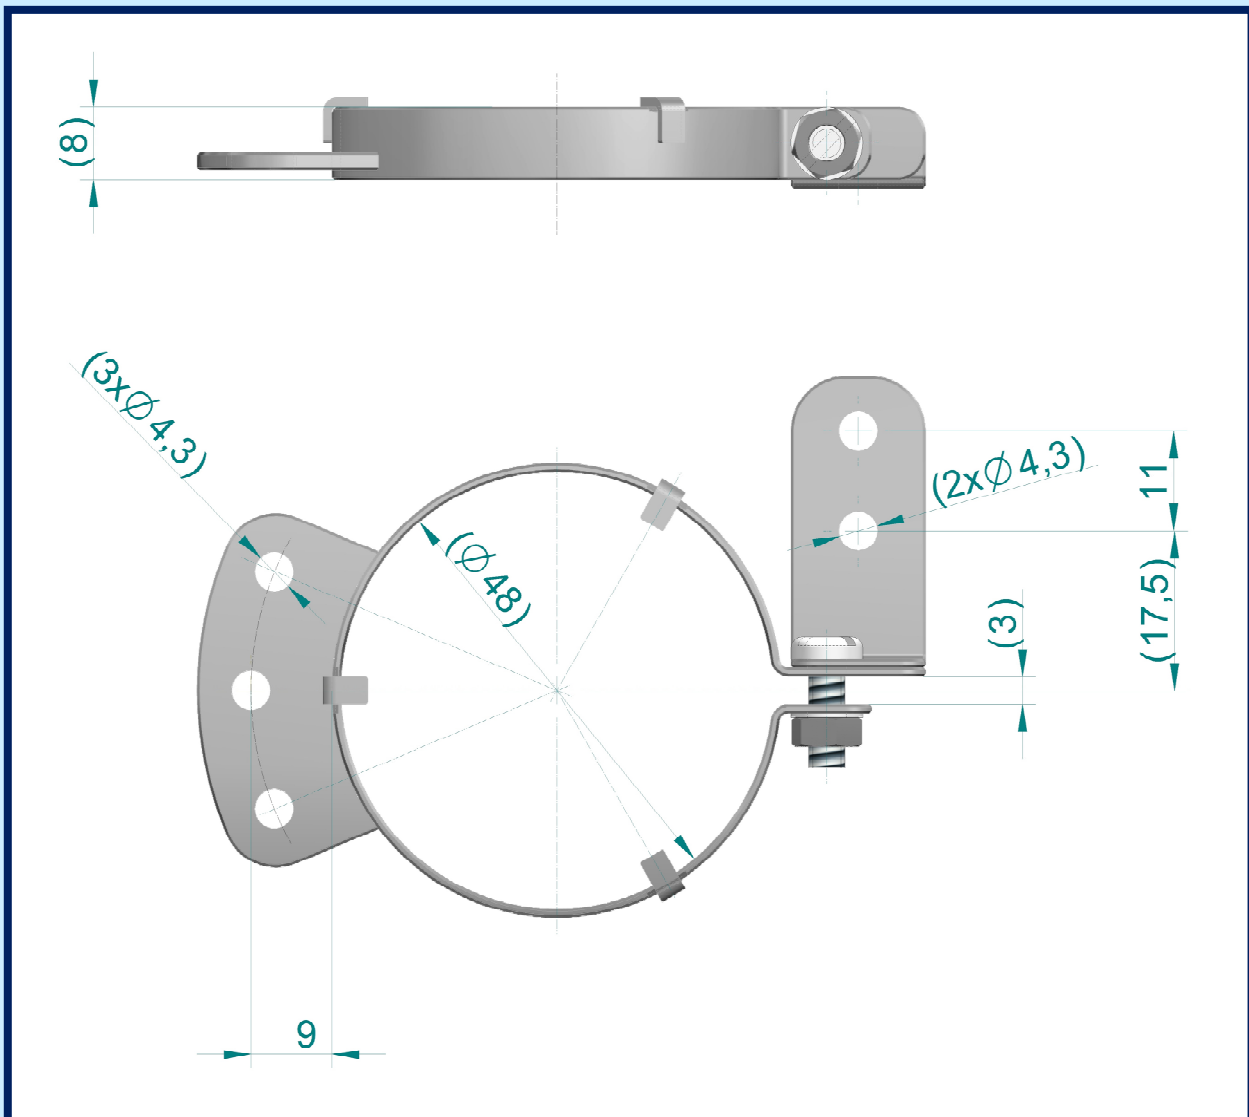

Grid connector

3102 9106

TESLA
ElectronTubes

Compatible with:

RS3005CL	RD3XM
RS3005CJ	RD3ZM
ITL3-1	RD3XMF
RS3010CL	RD5XM
RS3010CJ	RD5ZM
ITL5-1	RD5XMF

**all dimensions are in mm.