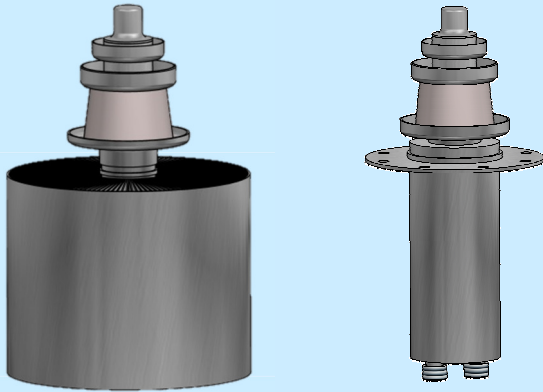

Grid connector

3102 9106

TESLA
ElectronTubes

Compatible with:

RS3005CL	RD3XM
RS3005CJ	RD3ZM
ITL3-1	RD3XMF
RS3010CL	RD5XM
RS3010CJ	RD5ZM
ITL5-1	RD5XMF

**all dimensions are in mm.