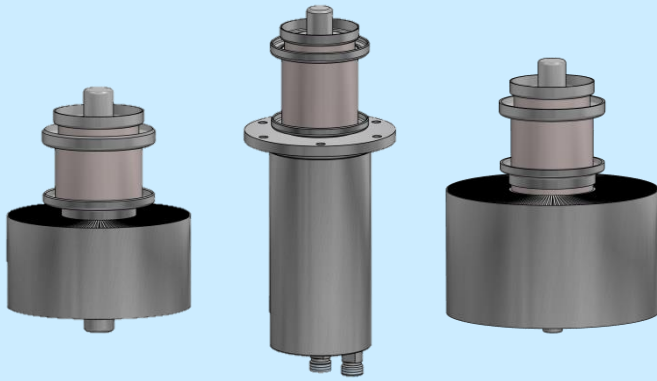

# Filament connector I

3195 9012

Replacement of ROEKAT 340

**TESLA**  
ElectronTubes

#### Compatible with:

RS3021CL	RD20XM
RS3021CJ	RD20ZM
RS3040CL	RD25XM
RS3040CJ	RD25ZM
RS3041CL	RD26XM
RS3041CJ	RD26ZM
RS3026CL	RD24XM
RS3026CJ	RD24ZM
YD1170	RD21XM
YD1175	RD20XMS
YD1177	RD20ZMS

\*\*all dimensions are in mm.