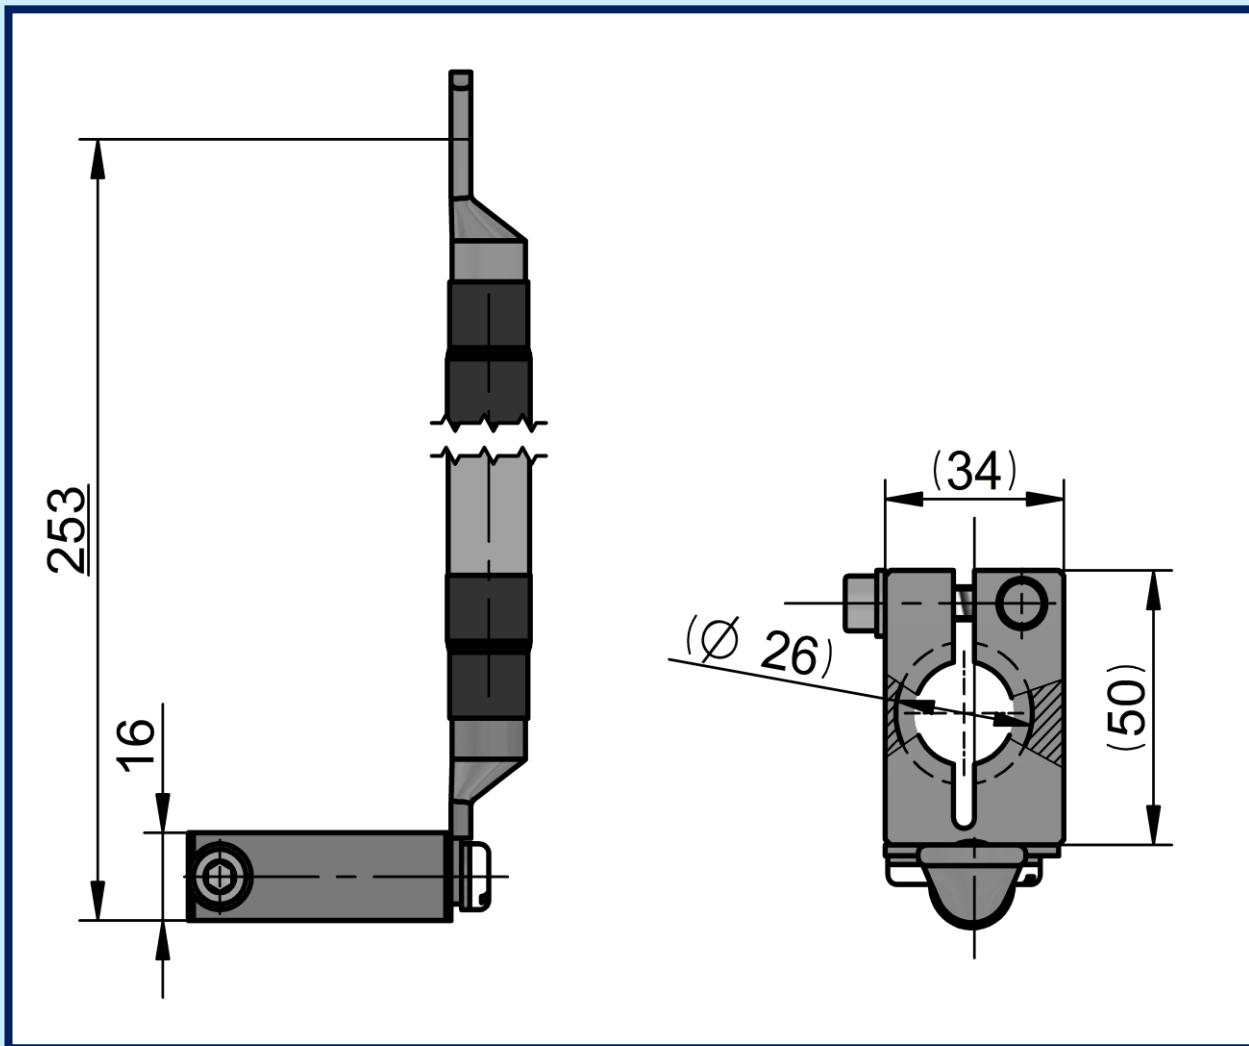

**all dimensions are in mm.