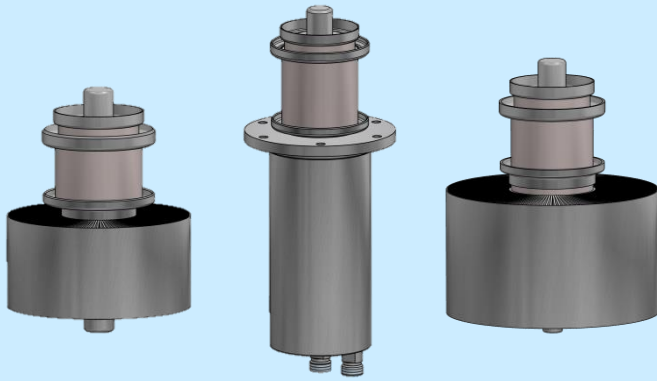

# Filament connector II

3195 9013

Replacement of ROEKAT 341

**TESLA**  
ElectronTubes

#### Compatible with:

RS3021CL	RD20XM
RS3021CJ	RD20ZM
RS3040CL	RD25XM
RS3040CJ	RD25ZM
RS3041CL	RD26XM
RS3041CJ	RD26ZM
RS3026CL	RD24XM
RS3026CJ	RD24ZM
YD1170	RD21XM
YD1175	RD20XMS
YD1177	RD20ZMS

\*\*all dimensions are in mm.