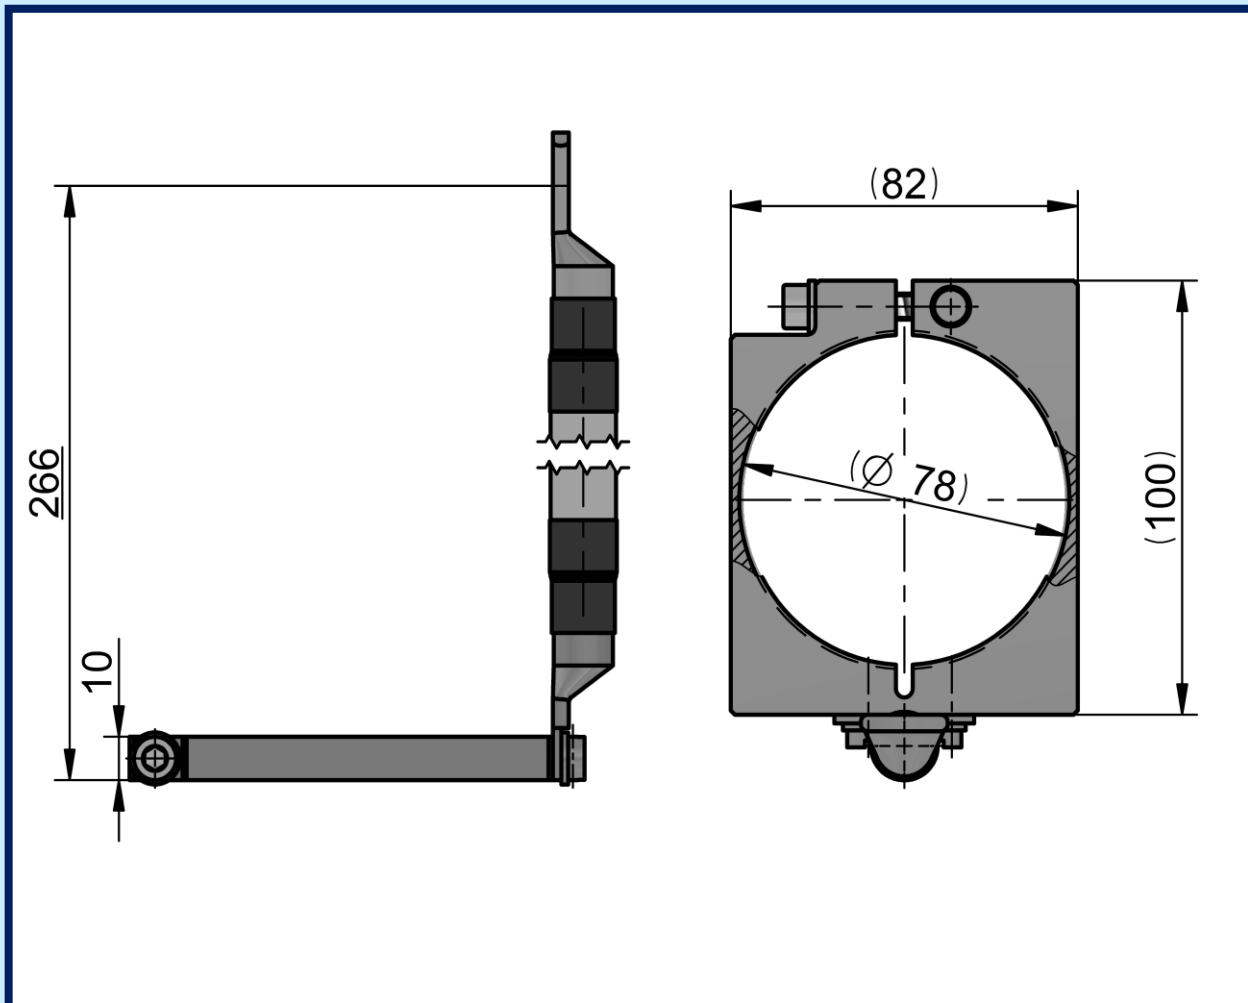

**all dimensions are in mm.