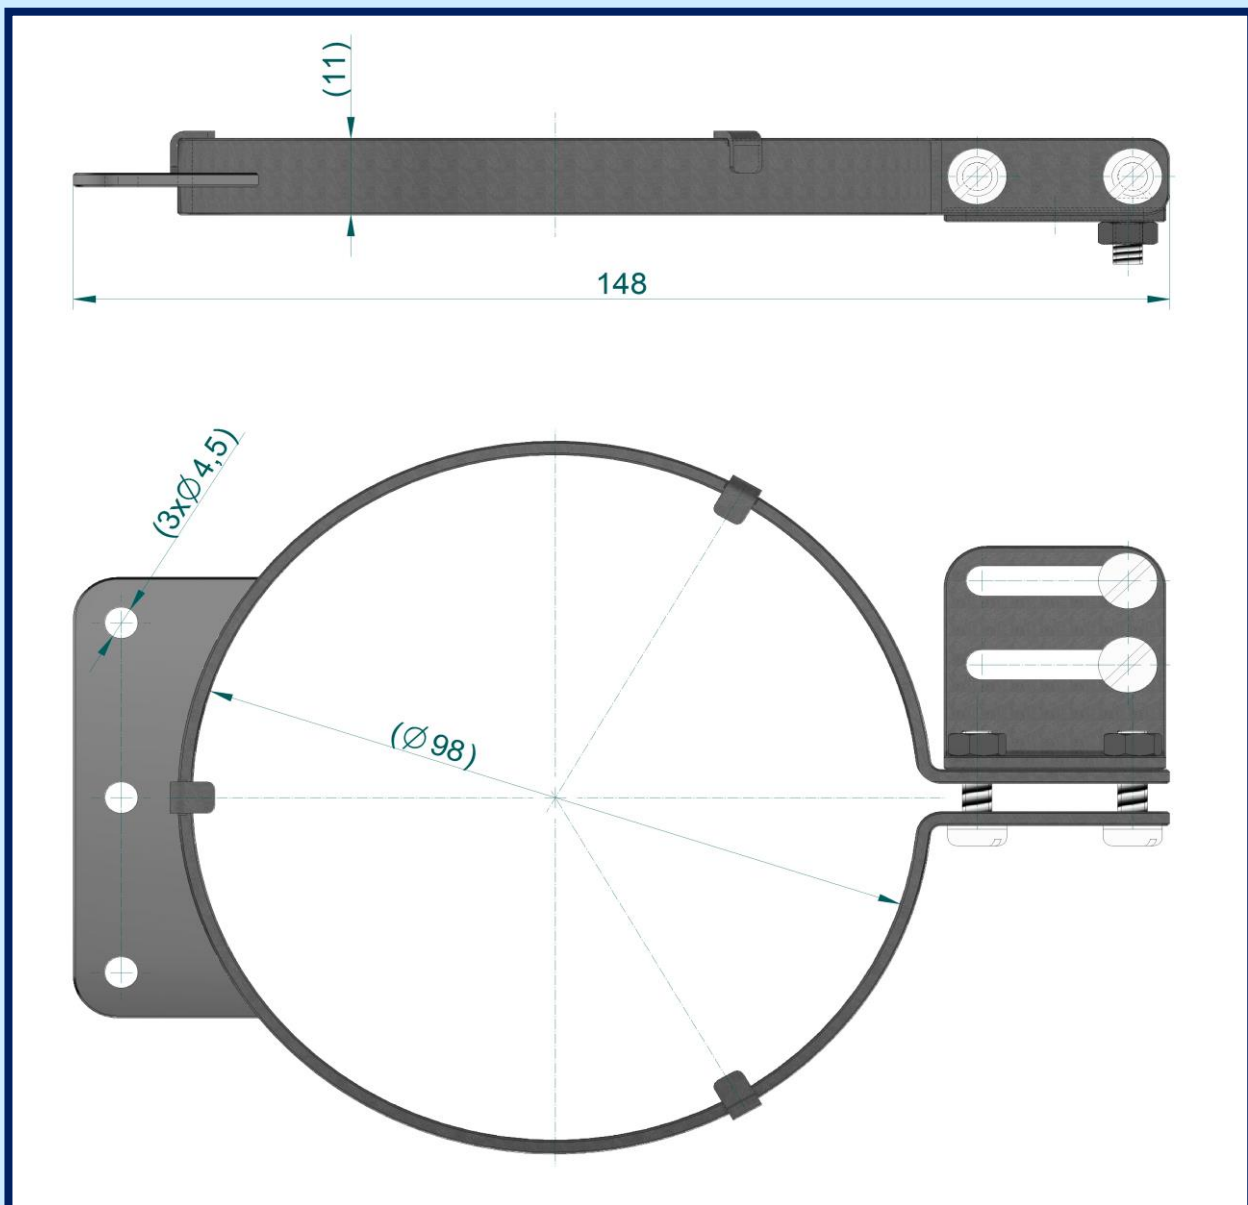

Grid connector

3195 9039

Replacement of ROEGIT 340

TESLA
ElectronTubes

Compatible with:

RS3021CL	RD20XM	RD20XMF
RS3021CJ	RD20ZM	RD20ZMF
RS3040CL	RD25XM	RD25XMF
RS3040CJ	RD25ZM	RD25ZMF
RS3041CL	RD26XM	RD26XMF
RS3041CJ	RD26ZM	RD26ZMF
RS3026CL	RD24XM	RD24XMF
RS3026CJ	RD24ZM	RD24ZMF
YD1170	RD21XM	RD21XMF
YD1175	RD20XMS	RD20XMSF
YD1177	RD20ZMS	RD20ZMSF

**all dimensions are in mm.