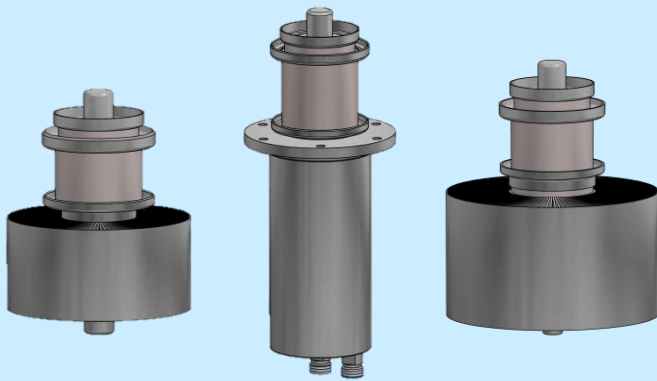

Grid connector

3195 9039

Replacement of ROEGIT 340

TESLA
ElectronTubes

Compatible with:

RS3021CL	RD20XM	RD20XMF
RS3021CJ	RD20ZM	RD20ZMF
RS3040CL	RD25XM	RD25XMF
RS3040CJ	RD25ZM	RD25ZMF
RS3041CL	RD26XM	RD26XMF
RS3041CJ	RD26ZM	RD26ZMF
RS3026CL	RD24XM	RD24XMF
RS3026CJ	RD24ZM	RD24ZMF
YD1170	RD21XM	RD21XMF
YD1175	RD20XMS	RD20XMSF
YD1177	RD20ZMS	RD20ZMSF

**all dimensions are in mm.